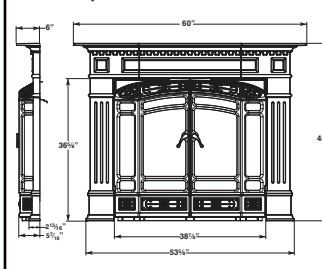

Georgian Cast Surround and Bay Front Specifications for DVB4136

Canada
ENERGUIDE
Look for the EnerGuide Gas Fireplace Energy Efficiency Rating in this brochure
Based on CSA P.4-1-02

Please note the Romanesque and Marquette Face Kits available in square and arched profiles also fit the DVB4136. Refer to the Vermont Castings TrimWorks Premium Face Kits Brochure for more details and specifications.

ph: 1.800.525.1898
www.vermontcastings.com
www.majesticproducts.com

YOUR DEALER